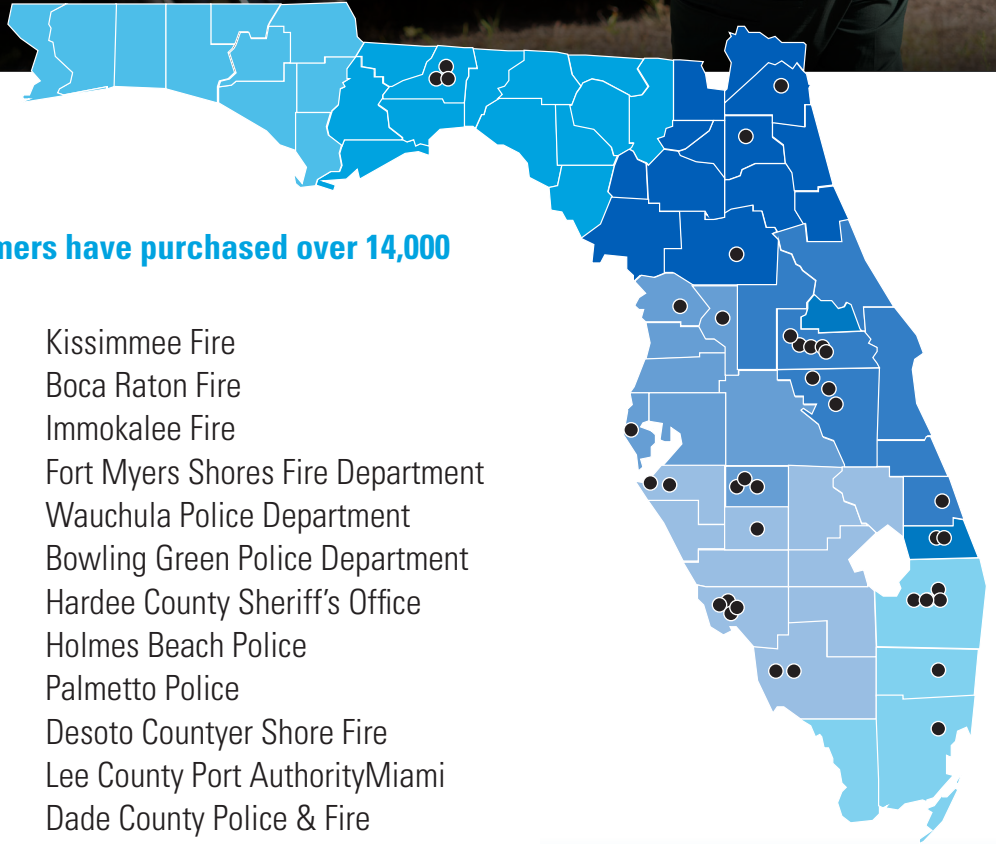

APX NEXT EARNED PARTNERSHIPS THROUGHOUT FLORIDA

Since 2021, the following customers have purchased over 14,000 APX NEXT P25 Smart Radios:

Jacksonville Sheriff's Office
Manatee County Sheriff's Office
Leon County Sheriff's & Fire Rescue
Tallahassee Police & Fire
Sumter County BoCC
Collier County Sheriff's Office
Riviera Beach Police Department
Broward Sheriff's Office
Florida State University Police
Orange County Radio Service
Martin County
Winter Park Police Department
USF St Pete Police
Citrus County Sheriff's Office
Osceola County
Bonita Springs Fire
Port St Lucie Police Department
Seminole Tribe of FL
Clay County Fire Rescue